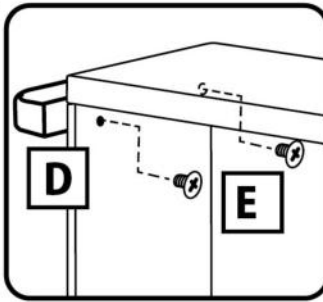

The omni-directional casters (Bx2) swivel in all directions. Install the swivel casters on the side with the handle.

The rigid casters (Cx2) roll in one direction, front and back. Install these on the side opposite the handle.

**Caution**

Do not directly expose wood top to water or high levels of humidity. Wipe wood top with dry cloth when wet.

**B**

The omni-directional casters (Bx2) swivel in all directions. Install the swivel casters on the side with the handle.

**C**

The rigid casters (Cx2) roll in one direction, front and back. Install these on the side opposite the handle.

The one-directional wheels (**Part C**) should be placed on the side opposite the handle. The cart is guided by the omni-directional wheels on the handle side, while the straight wheels at the rear drive the unit forward. The top nut on any of the wheels can be adjusted to help level the unit.

**EN/**  
Tower Slim Toilet Rack  
With Handle

**SIZE**  
5.1" w x 18.7" d x 27" h  
13w x 47.5d x 68.5h cm

**MATERIAL**  
Steel, Wood, Casters(Nylon)

**ACCESSORIES**  
Wrench

**MAXIMUM WEIGHT**  
6kg

**FR/**  
Tower Support De Toilette Mince  
Tour Avec Poignée