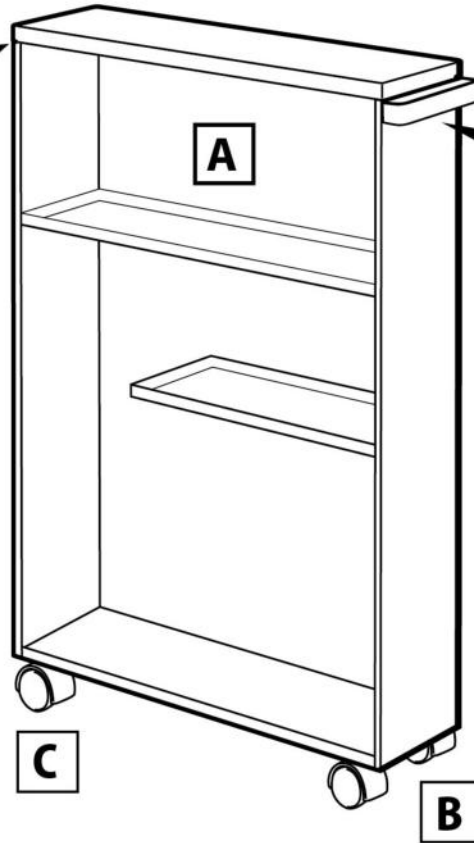

The omni-directional casters (Bx2) swivel in all directions. Install the swivel casters on the side with the handle.

The rigid casters (Cx2) roll in one direction, front and back. Install these on the side opposite the handle.

**Caution**

Do not directly expose wood top to water or high levels of humidity. Wipe wood top with dry cloth when wet.

**B**

The omni-directional casters (Bx2) swivel in all directions. Install the swivel casters on the side with the handle.

**EN/**  
Tower Slim Toilet Rack  
With Handle

**SIZE**  
5.1" w x 18.7" d x 27" h  
13w x 47.5d x 68.5h cm

**MATERIAL**  
Steel, Wood, Casters(Nylon)

**ACCESSORIES**  
Wrench

**MAXIMUM WEIGHT**  
6kg

**FR/**  
Tower Support De Toilette Mince  
Tour Avec Poignée

**TAMAÑO**  
13w x 47.5d x 68.5h cm

**MATERIAL**  
Acero, Madera, Ruedas(Nylon)

**ACCESORIOS**  
Llave inglesa

**PESO MÁXIMO**  
6kg

Hecho en China.  
Diseñado en Japón.

**JP/**  
ハンドル付きスリムトイレラック タワー

**SIZE**  
13w x 47.5d x 68.5h cm