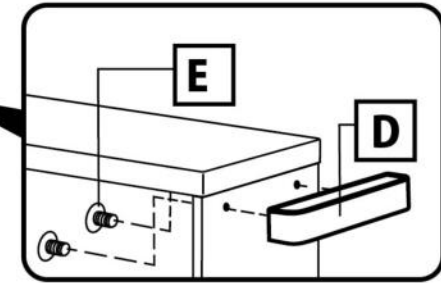

The omni-directional casters (Bx2) swivel in all directions. Install the swivel casters on the side with the handle.

The rigid casters (Cx2) roll in one direction, front and back. Install these on the side opposite the handle.

**Caution**

Do not directly expose wood top to water or high levels of humidity. Wipe wood top with dry cloth when wet.

**B**

The omni-directional casters (Bx2) swivel in all directions. Install the swivel casters on the side with the handle.

**C**

The rigid casters (Cx2) roll in one direction, front and back. Install these on the side opposite the handle.

The one-directional wheels (**Part C**) should be placed on the side opposite the handle. The cart is guided by the omni-directional wheels on the handle side, while the straight wheels at the rear drive the unit forward. The top nut on any of the wheels can be adjusted to help level the unit.

**GRÖSSE**  
13w x 47.5d x 68.5h cm

**MATERIAL**  
Stahl, Holz, Streuer(Nylon)

**ZUBEHÖR**  
Schraubenschlüssel

**MAXIMALGEWICHT**  
6kg

In China hergestellt.  
Entworfen in Japan.

**ES/**  
Tower Estantería Delgada Para  
Baño Con Asa