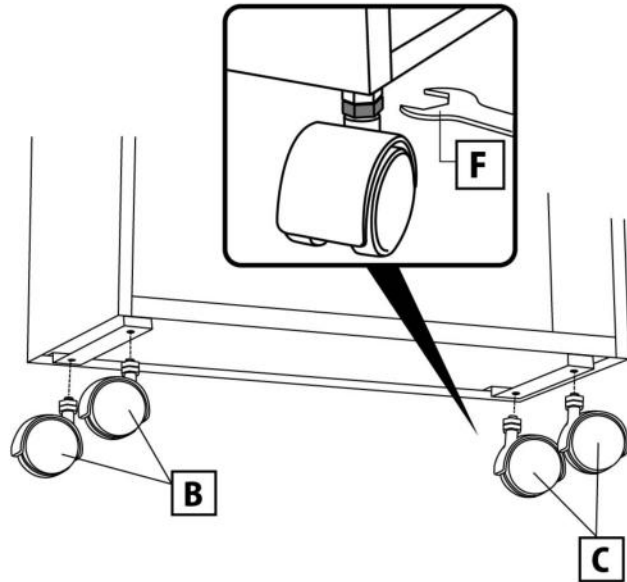

**Caution**

Do not directly expose wood top to water or high levels of humidity. Wipe wood top with dry cloth when wet.

**B**

The omni-directional casters (Bx2) swivel in all directions. Install the swivel casters on the side with the handle.

**C**

The rigid casters (Cx2) roll in one direction, front and back. Install these on the side opposite the handle.

The one-directional wheels (**Part C**) should be placed on the side opposite the handle. The cart is guided by the omni-directional wheels on the handle side, while the straight wheels at the rear drive the unit forward. The top nut on any of the wheels can be adjusted to help level the unit.

**EN/**  
Tower Slim Toilet Rack  
With Handle

**SIZE**  
5.1" w x 18.7" d x 27" h  
13w x 47.5d x 68.5h cm

**MATERIAL**  
Steel, Wood, Casters(Nylon)

**ACCESSORIES**  
Wrench

**MAXIMUM WEIGHT**  
6kg

**FR/**  
Tower Support De Toilette Mince  
Tour Avec Poignée

**GRÖSSE**  
13w x 47.5d x 68.5h cm

**MATERIAL**  
Stahl, Holz, Streuer(Nylon)

**ZUBEHÖR**  
Schraubenschlüssel

**MAXIMALGEWICHT**  
6kg

In China hergestellt.  
Entworfen in Japan.

**ES/**  
Tower Estantería Delgada Para  
Baño Con Asa