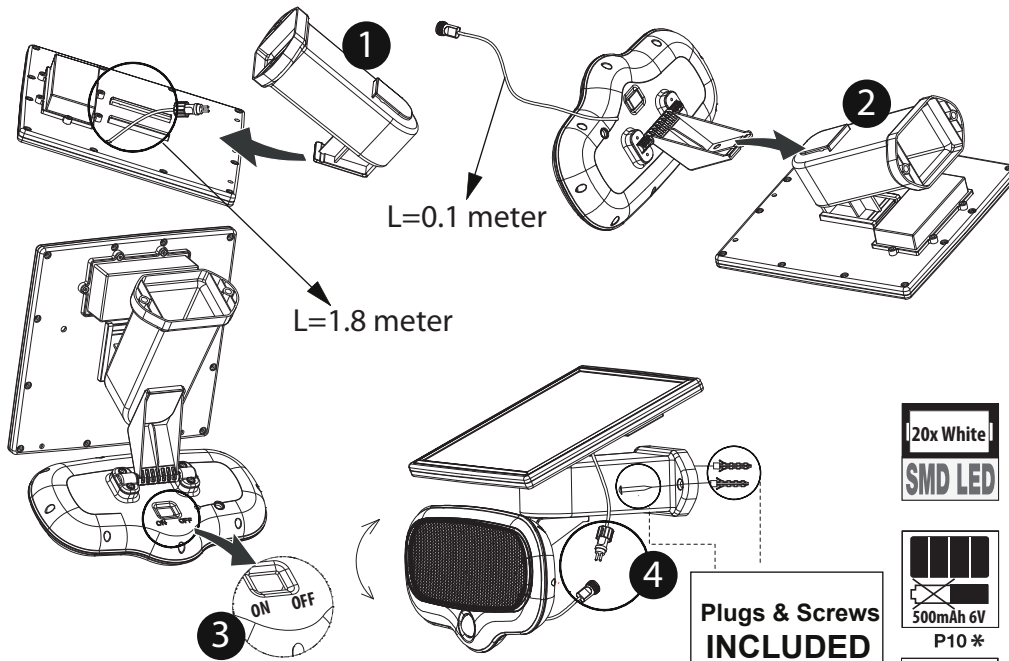

LUXFORM
LIGHTING

LUXFORM
GLOBAL BV

Luxform Global BV Transportstraat 1 8263 BW Kampen The Netherlands

HIGH LUMEN SOLAR
LuxBright
500 LUMEN

Buenos Aires

C10

M15

L13